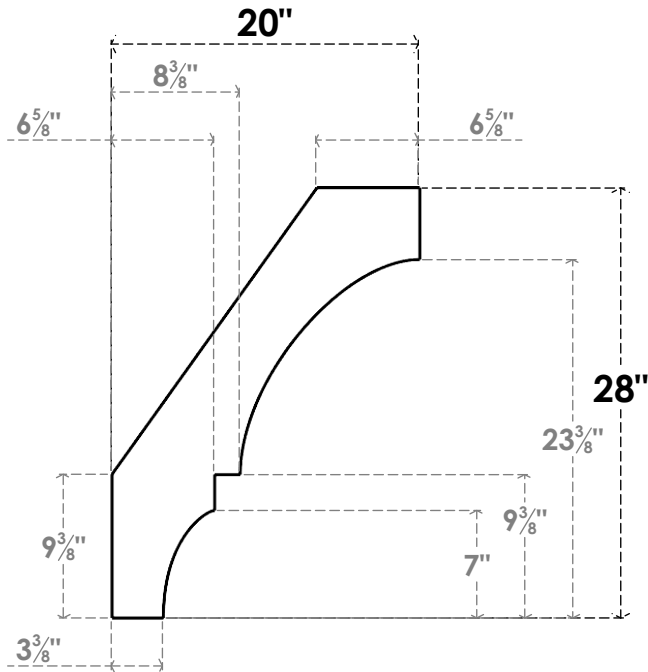

ITEM NUMBER: BRCPC035X20000X28000BOA

3 1/2"W X 20"D X 28"H BALBOA ARCHITECTURAL GRADE PVC CLOSED KNEE BRACE

SIDE PROFILE

FRONT PROFILE

ISOMETRIC

EKENA MILLWORK
2300 WEST MAIN ST.
CLARKSVILLE, TX 75426
TOLL FREE: 866-607-0453
WWW.EKENAMILLWORK.COM