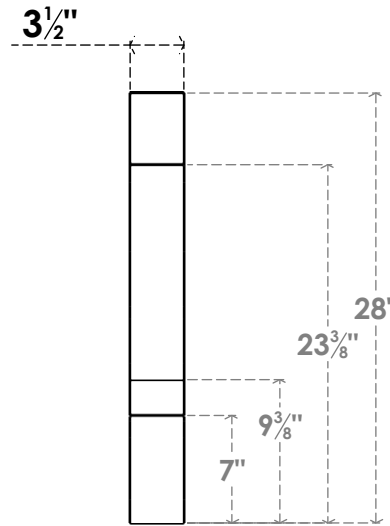

ITEM NUMBER: BRCPC035X20000X28000BOA

3 1/2"W X 20"D X 28"H BALBOA ARCHITECTURAL GRADE PVC CLOSED KNEE BRACE

SIDE PROFILE

FRONT PROFILE

ISOMETRIC

EKENA MILLWORK
2300 WEST MAIN ST.
CLARKSVILLE, TX 75426
TOLL FREE: 866-607-0453
WWW.EKENAMILLWORK.COM